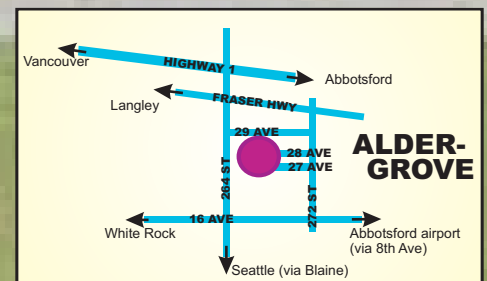

H

1 1
2 2
3 3
4 4
5 5
6 6
7 7
8 8

Chick

FOOD

FOOD

Main
Stage

Fast
Draw
Feature Area

Activities Field
Chili
Cook-off (Sat)

Beer

ENTRANCE

28 AVE

Parking

Tractor Pull

KEY

- Food tents (represented by a purple square)
- Food vendors (represented by a pink dashed line)
- Exhibit / vendor (smallest size 10x10) (represented by a blue square)
- Washrooms (represented by a yellow rectangle)