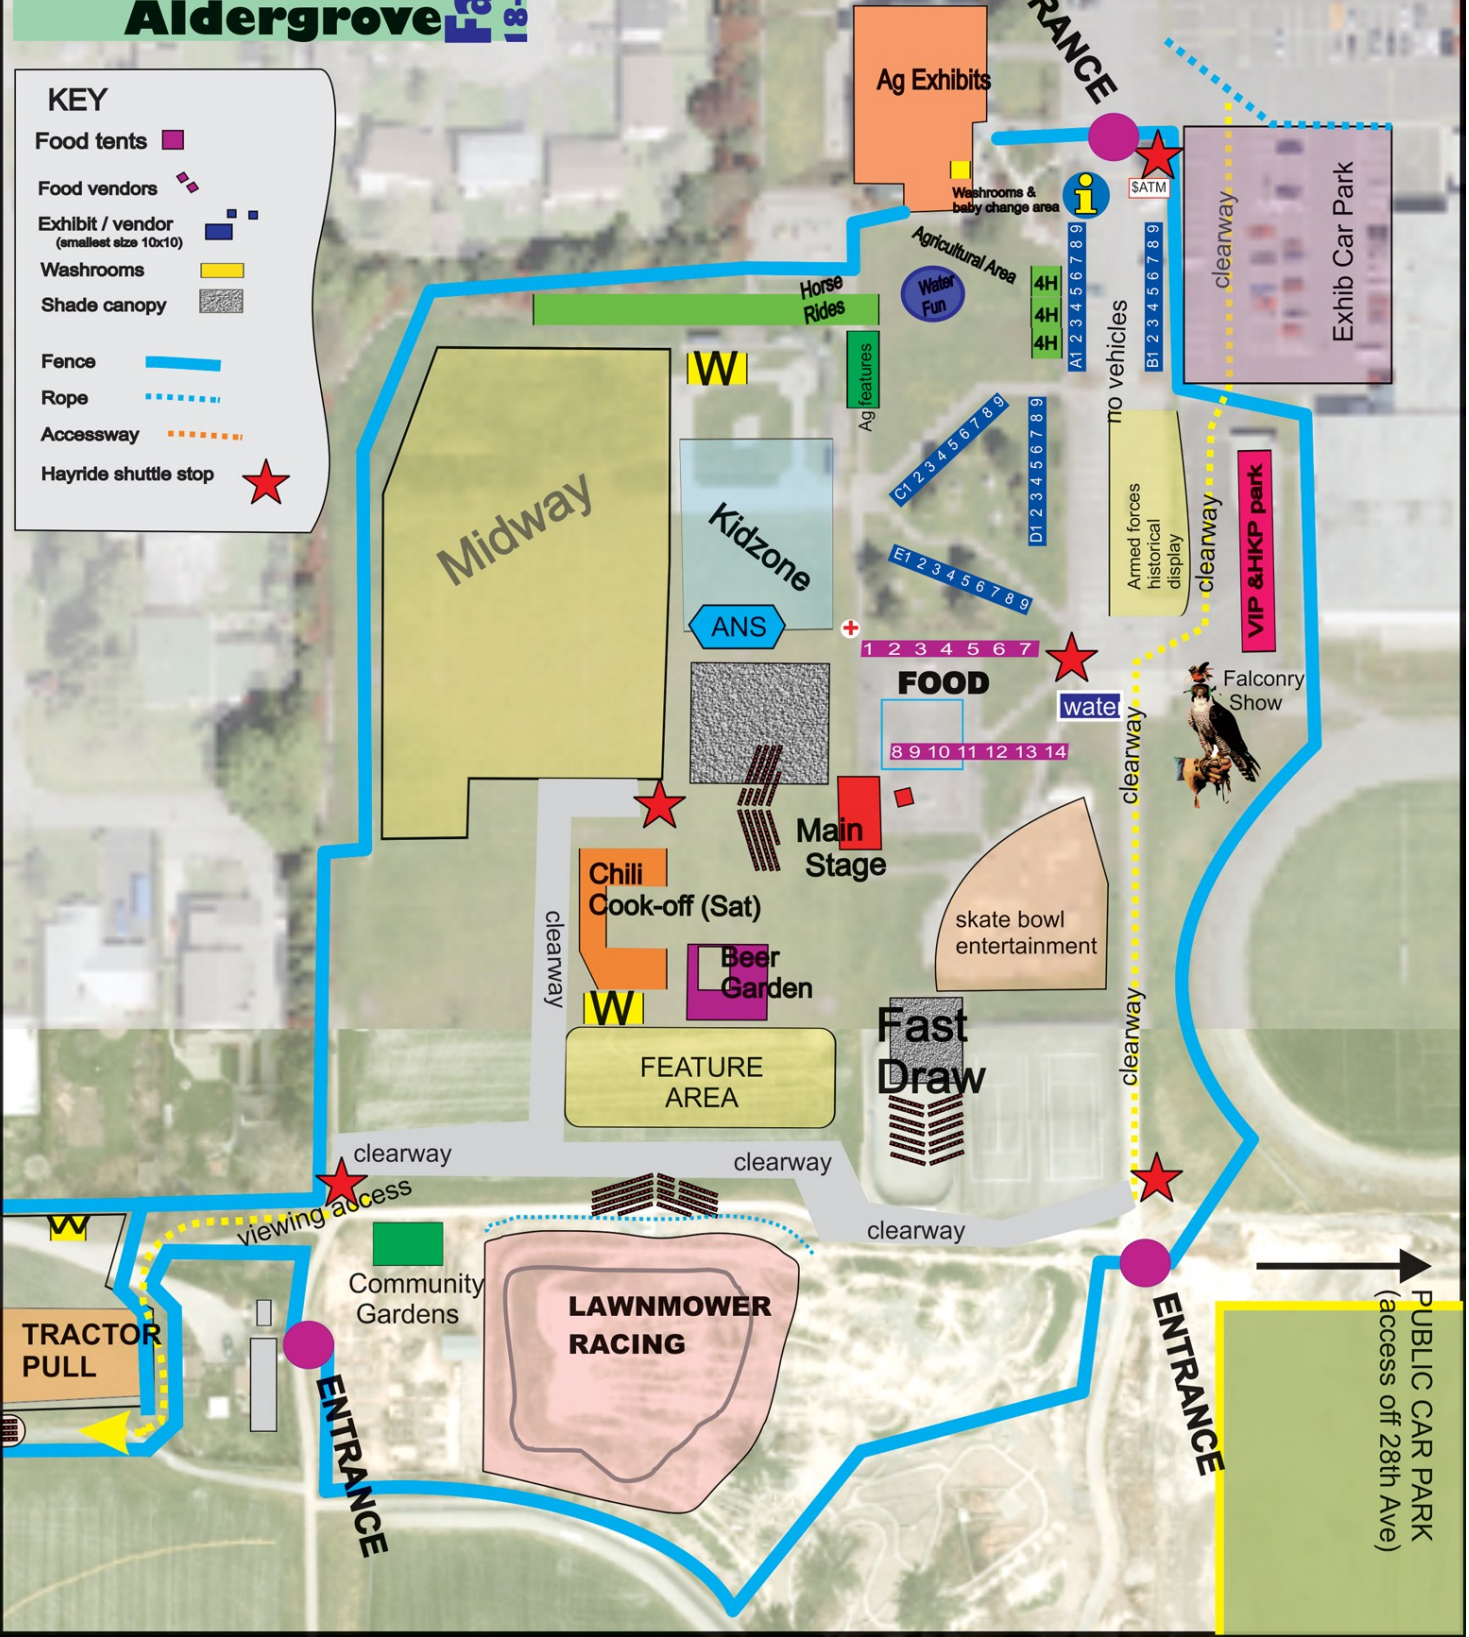

29 AVE

Fri - Show and Shine
Sat Parade floats
Sun Car Park

KEY

- Food tents
- Food vendors
- Exhibit / vendor (smallest size 10x10)
- Washrooms
- Shade canopy
- Fence
- Rope
- Accessway
- Hayride shuttle stop

PUBLIC CAR PARK
(access off 28th Ave)